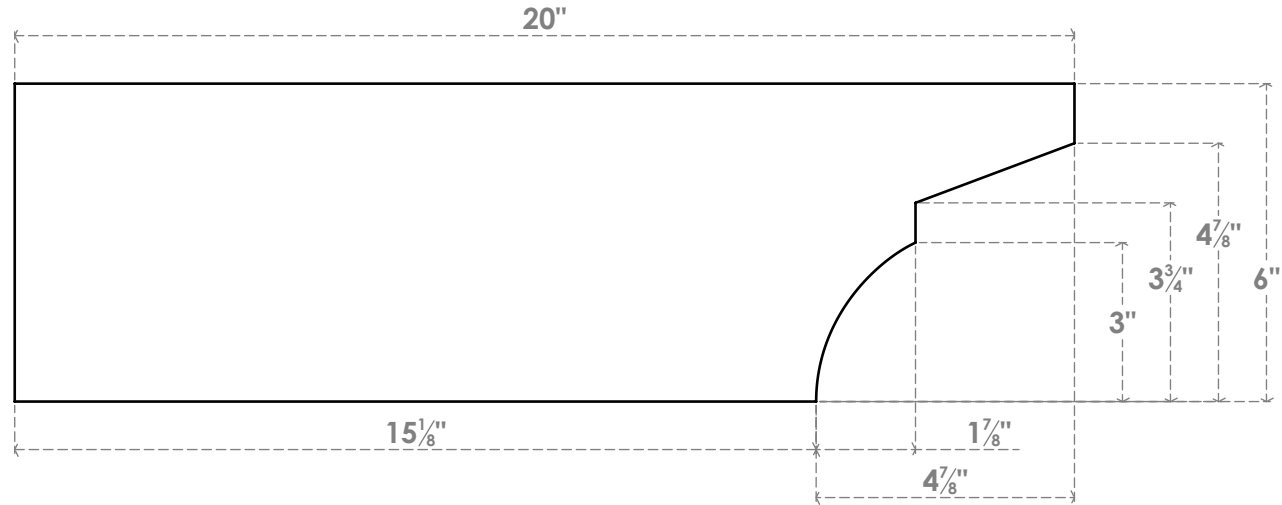

RFTP03X06X20MON

3"W X 6"H X 20"L MONTEREY ARCHITECTURAL GRADE PVC RAFTER TAIL

SIDE PROFILE

FRONT PROFILE

ISOMETRIC

EKENA MILLWORK
 2300 WEST MAIN ST.
 CLARKSVILLE, TX 75426
 TOLL FREE: 866-607-0453
 WWW.EKENAMILLWORK.COM