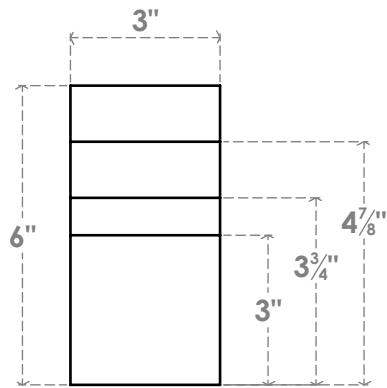

RFTP03X06X20MON

3"W X 6"H X 20"L MONTEREY ARCHITECTURAL GRADE PVC RAFTER TAIL

SIDE PROFILE

FRONT PROFILE

ISOMETRIC

EKENA MILLWORK
 2300 WEST MAIN ST.
 CLARKSVILLE, TX 75426
 TOLL FREE: 866-607-0453
 WWW.EKENAMILLWORK.COM

NOTES

1. INSTALLATION TO BE COMPLETED IN ACCORDANCE WITH MANUFACTURER'S SPECIFICATIONS.
2. DRAWING MAY NOT BE TO SCALE
3. THIS DRAWING IS INTENDED FOR DESIGN AND PLANNING PURPOSES ONLY.
4. ALL INFORMATION CONTAINED HEREIN WAS CURRENT AT THE TIME OF DEVELOPMENT BUT MUST BE REVIEWED AND APPROVED BY THE PRODUCT MANUFACTURER TO BE CONSIDERED ACCURATE.
5. ARCHITECTURAL GRADE PVC PRODUCTS ARE MADE FROM EXPANDED CELLULAR PVC AND COME NATURALLY WHITE BUT MAY BE PAINTED